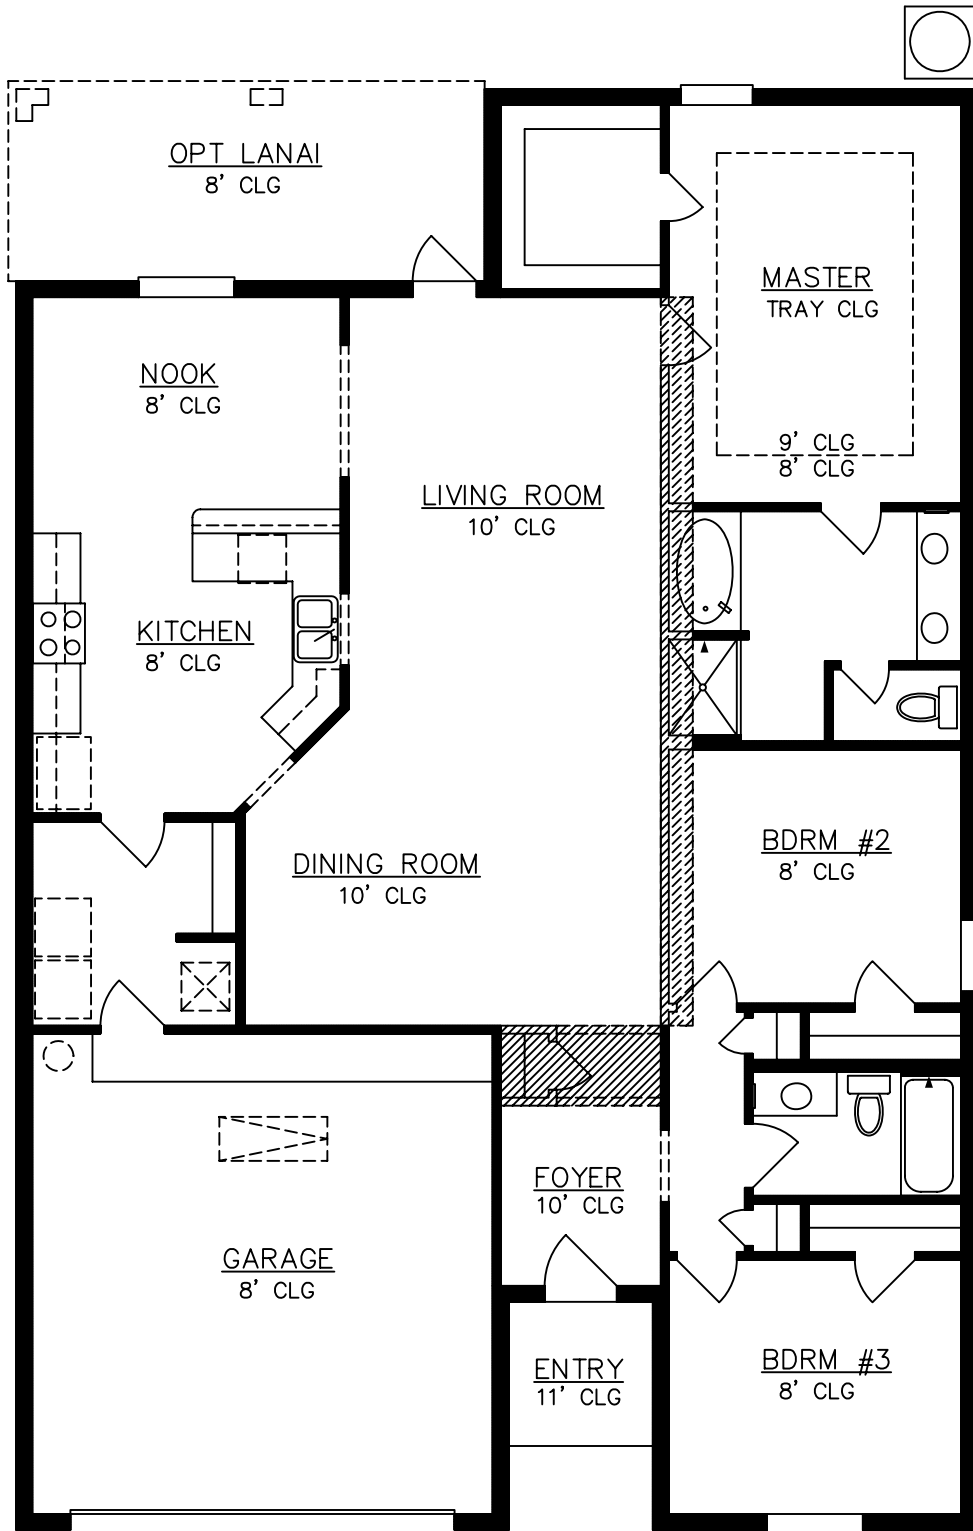

## VIERA

LIVING: 1771'  
GARAGE: 416'  
ENTRY: 36'  
OPT LANAI: 156'

Width: 40'  
Depth: 60'-0"

Prices, plans, dimensions, features, and specifications are subject to change without notice. Illustrations are artist's depictions only.