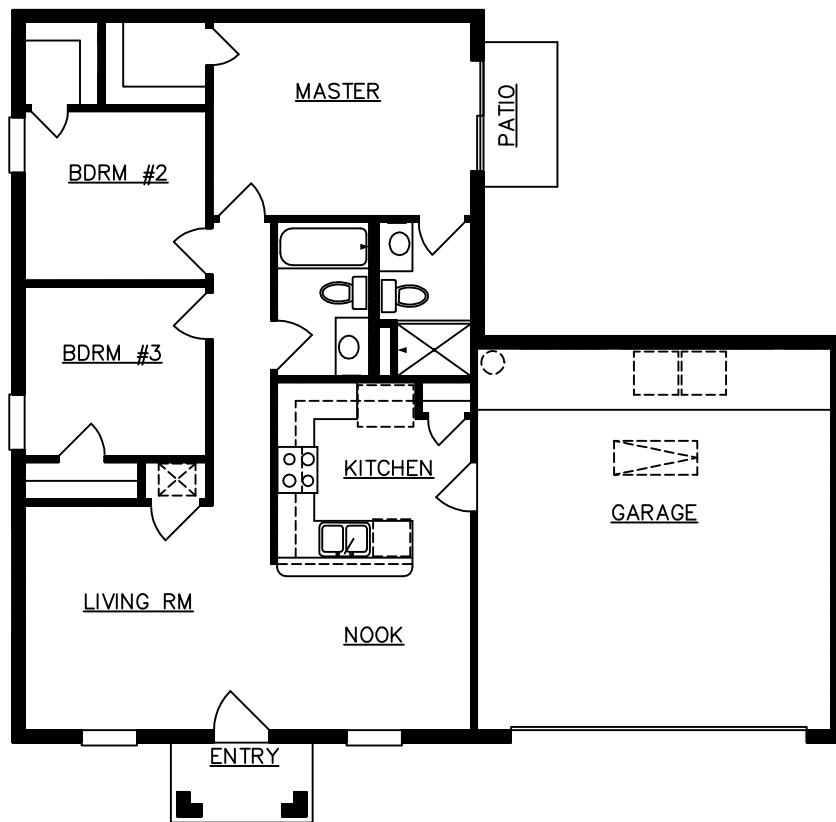

Magnolia Homes

TALLAHASSEE

ELEVATION "A"

THIS HOME IS BUILT WITH QUALITY CONCRETE
BLOCK FOR THE BEST VALUE FOR YOUR MONEY

Prices, plans, dimensions, features, and specifications are subject to change without notice. Illustrations are artist's depictions only.

CRC 057354

REVISED: 5/22/08

Magnolia Homes

TALLAHASSEE

LIVING:	1004'
GARAGE:	436'
ENTRY:	28'
TOTAL UNDER ROOF:	1468'