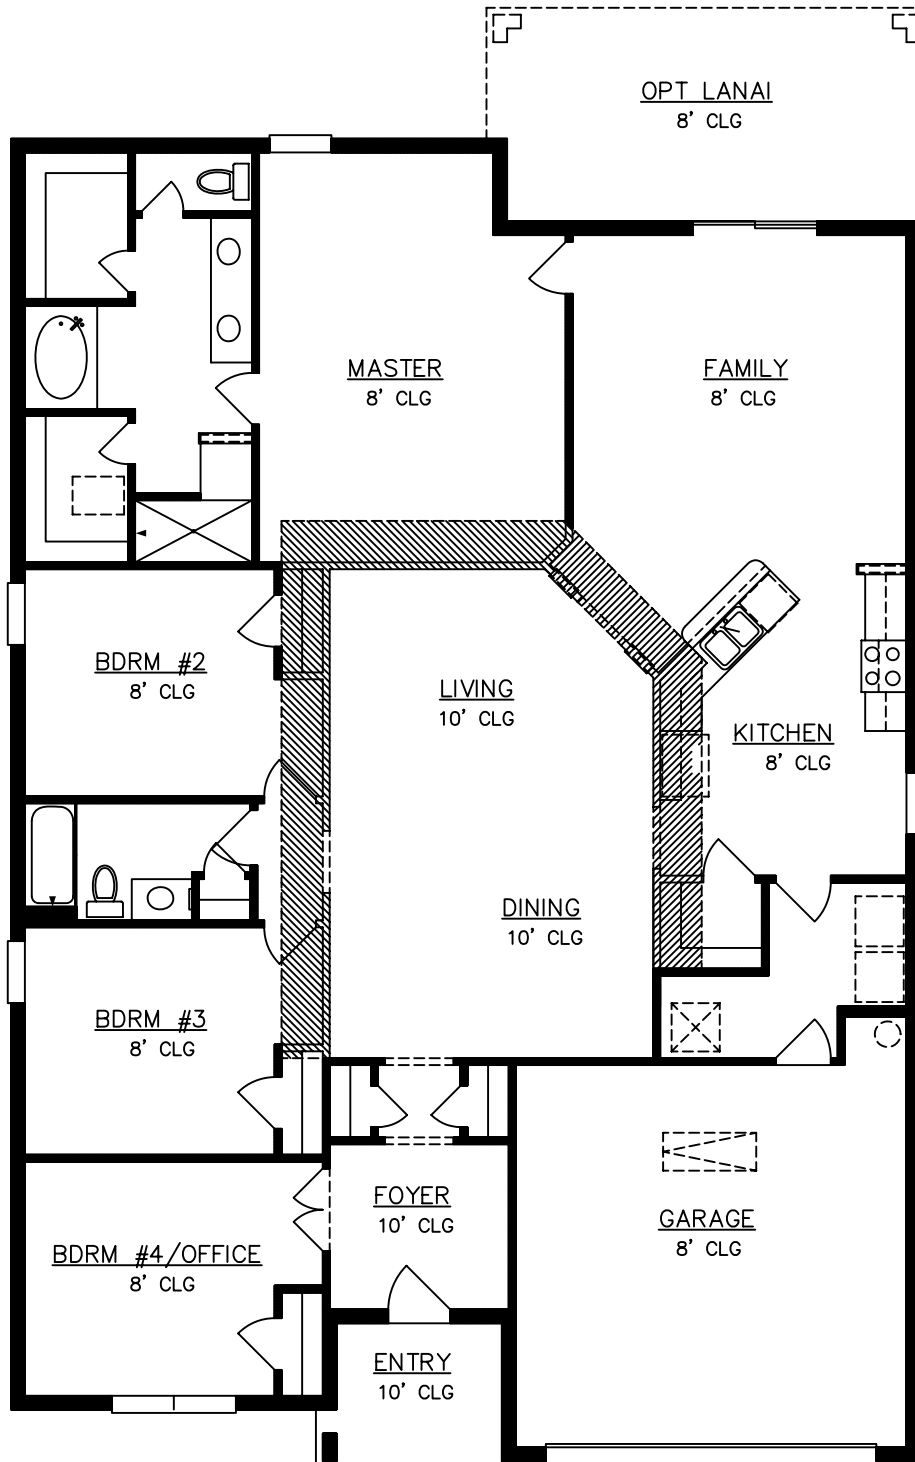

Magnolia Homes

ROCKLEDGE

4 Bedroom

ELEVATION "A"

THIS HOME IS BUILT WITH QUALITY CONCRETE
BLOCK FOR THE BEST VALUE FOR YOUR MONEY

Prices, plans, dimensions, features, and specifications are subject to change without notice. Illustrations are artist's depictions only.

CRC 057354

Revised: 8/18/08

Magnolia Homes

ROCKLEDGE

LIVING: 2254'
GARAGE: 388'
ENTRY: 55'
OPT LANAI: 204'

Width: 44'
Depth: 70'

Prices, plans, dimensions, features, and specifications are subject to change without notice. Illustrations are artist's depictions only.