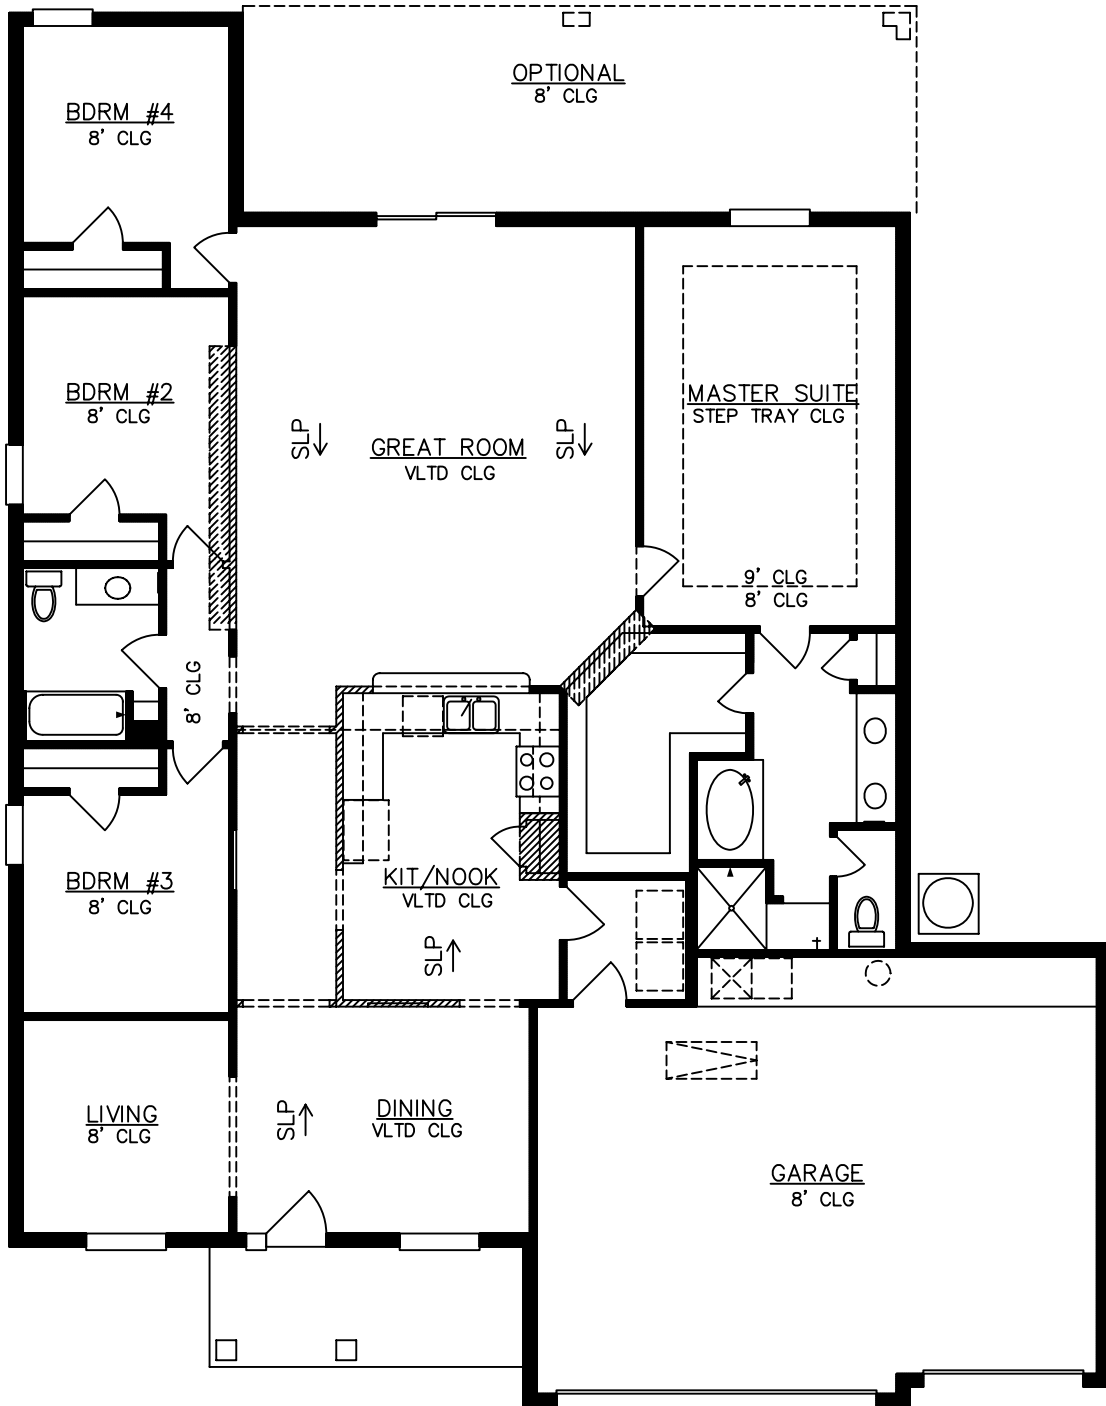

Magnolia Homes

MONROE

W/ 3-CAR GARAGE, EXTENDED LANAI

ELEVATION "A"

ROUND COLUMNS
WITH "B" ELEVATION

ELEVATION "B"

THIS HOME IS BUILT WITH QUALITY CONCRETE
BLOCK FOR THE BEST VALUE FOR YOUR MONEY

Prices, plans, dimensions, features, and specifications are subject to change without notice. Illustrations are artist's depictions only.

CRC 057354

REVISED: 12/02/08

Magnolia Homes

MONROE

W/ 3-CAR GARAGE, EXTENDED LANAI

LIVING: 2191'
 GARAGE: 627'
 ENTRY: 87'
 OPT LANAI: 333'

WIDTH: 55'-0"
 DEPTH: 69'-8"

Prices, plans, dimensions, features, and specifications are subject to change without notice. Illustrations are artist's depictions only.