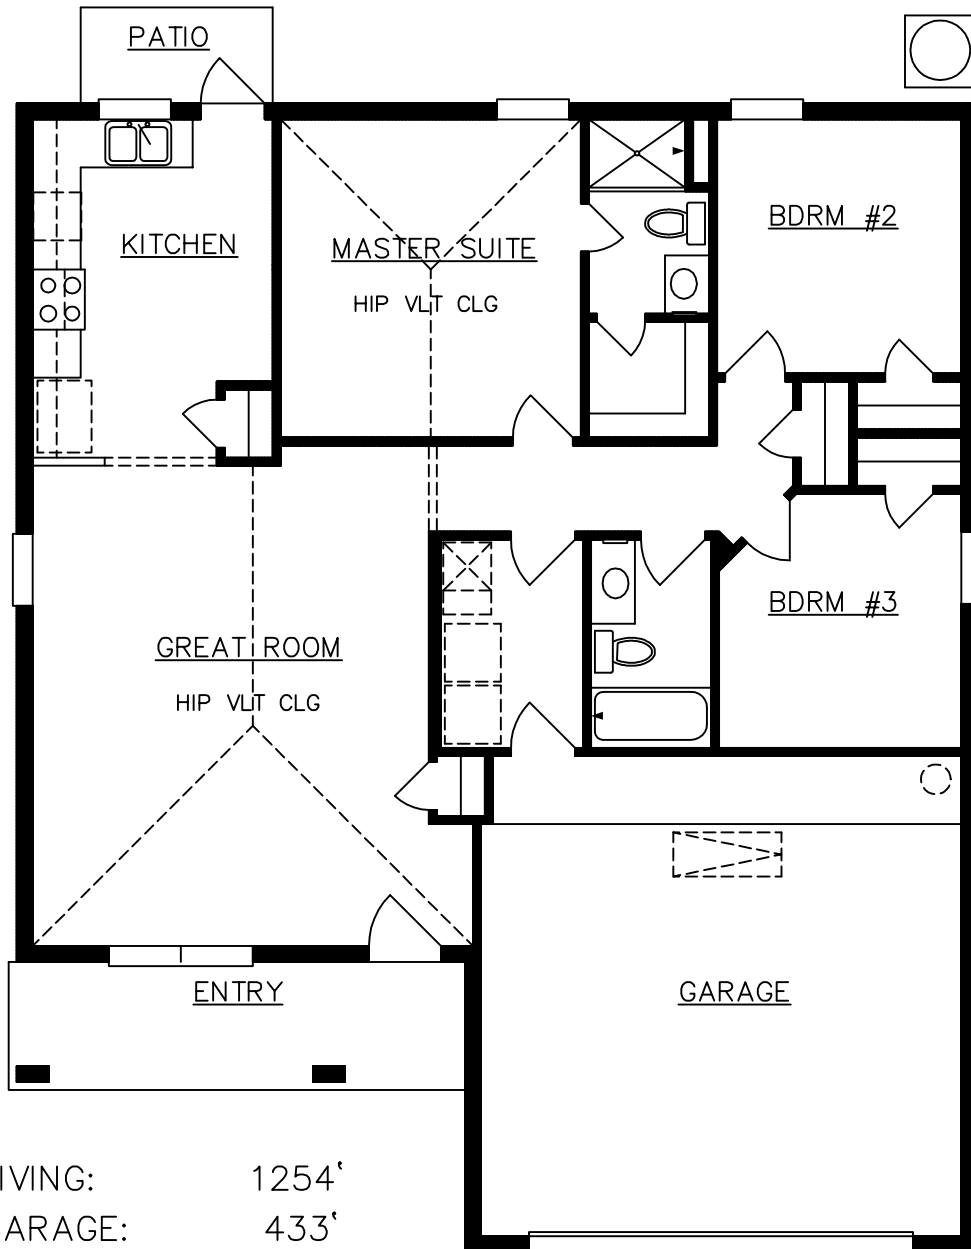

Magnolia Homes

COCOA

ELEVATION "A"

THIS HOME IS BUILT WITH QUALITY CONCRETE
BLOCK FOR THE BEST VALUE FOR YOUR MONEY

Magnolia Homes

COCOA

LIVING: 1254'
GARAGE: 433'
ENTRY: 93'