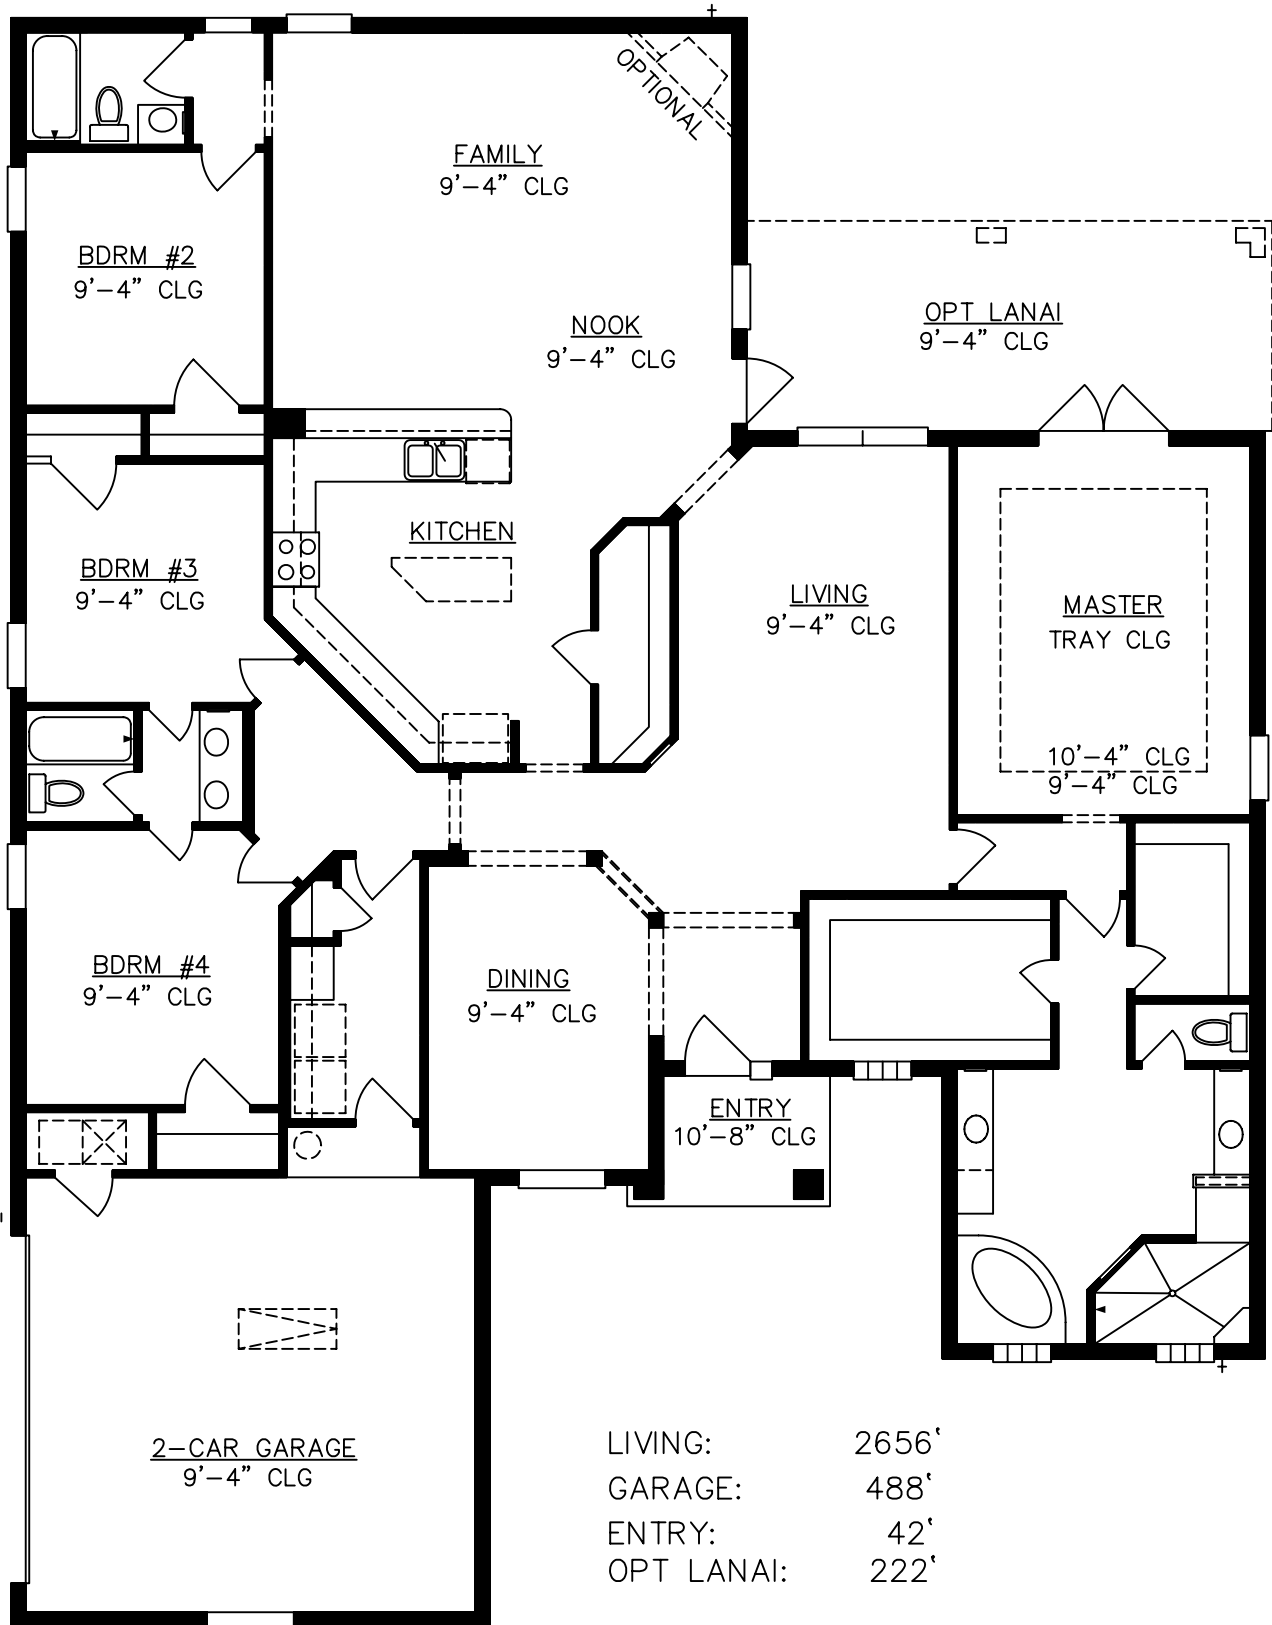

Magnolia Homes

BOCA RATON

ELEVATION "A"

Magnolia Homes

BOCA RATON

Width: 57'-8"
Depth: 74'-0"

Prices, plans, dimensions, features, and specifications are subject to change without notice. Illustrations are artist's depictions only.

CRC 057354

Revised: 2/26/10