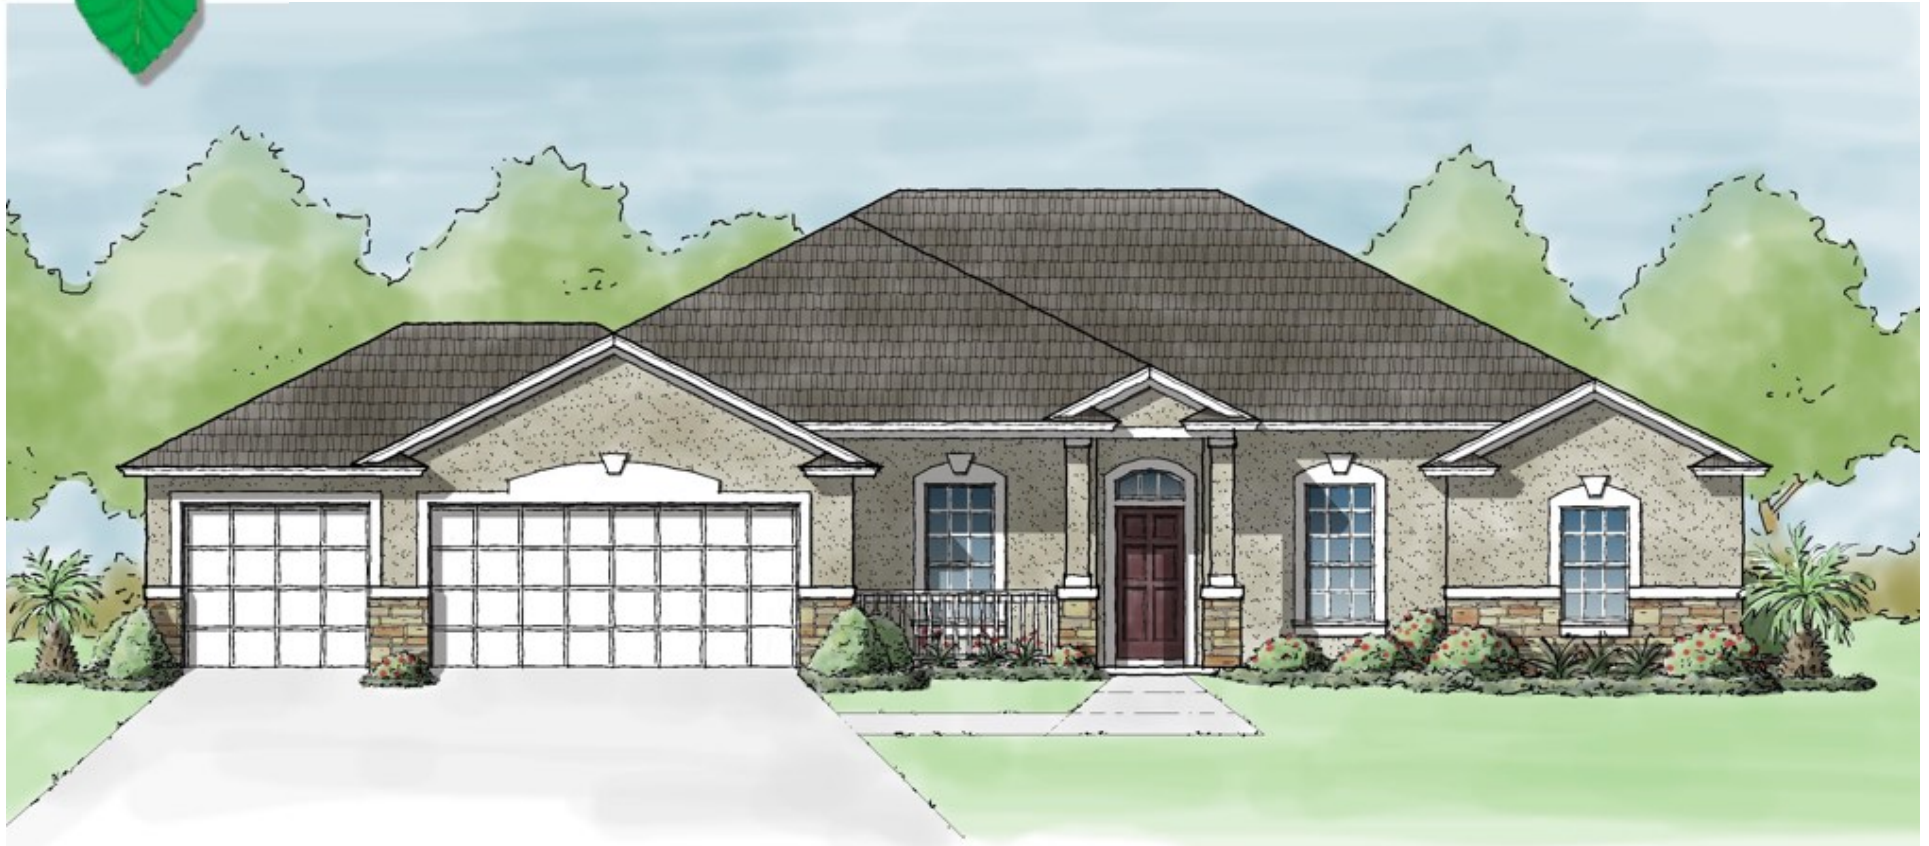

Magnolia Homes, Inc.

Quality Concrete Block Homes
Built with Care

"The Amelia II"

2297 sq. ft. (living area)
70' wide x 58' deep

CRC 057354

www.magnoliahomesflorida.com

Artist's rendering only.
All dimensions approximate.
See construction blueprints for details.
Pricing subject to change at any time.

Magnolia Homes, Inc.

Quality Concrete Block Homes
Built with Care

"The Amelia II"

2297 sq. ft. (living area)
70' wide x 58' deep

2297 sq. ft. - living
119 sq. ft. - entry
685 sq. ft. - garage
160 sq. ft. - covered patio
3261 sq. ft. - total covered